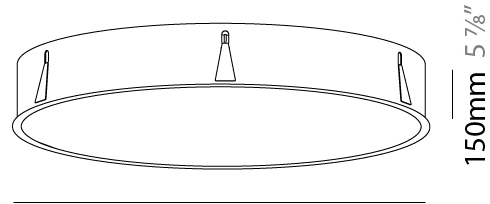

GENERAL

Series: Sign
Brand: Prolicht
Division: Architectural
Mounting Type: Recessed
Mounting Location: Ceiling
Subcategory: Ambient

PHYSICAL

Shape: Round
Diameter (mm): 970
Diameter (in): 38 ³/₁₆
Height (mm): 150
Height (in): 5 ⁷/₈
Ceiling Thickness (mm): 10 / 12 / 15 / 25
Ceiling Thickness (in): 3/8 or 1/2 or 9/16 or 1
Min. Recessing Depth (mm): 160
Min. Recessing Depth (in): 6 ⁵/₁₆
Light Distribution: Direct
Weight (kg): 16.545
Weight (lbs): 36.475
Diffuser: PMMA - Opal or Micro-Prism
Fixture Finish: SSR / BKV / CWI / CRY / HAB / LAG / UFT / ITA / RUA / RUR / MIC / FTG / MYG / TWT / LOD / PUS / FRO / FUP / KIA / POP / BLS / SPG / MEY / GOH / GUM / CHC / COM / ABZ / JAG / OBR / MOS / ROR
Fixture Material: Extruded Aluminum / Steel
Cut-out Measurements: 958mm / 37 11/16"

ELECTRICAL

Lamp Type: LED (Zhaga Standard)
Input Wattage (W): 129.8
Total Output Wattage (W): 111
Dimming: Tri-Mode (Non-Dimming and Phase Dimming (120Vac only) and 0-10V Dimming)
Driver Included: Yes
Driver Location: Integrated
Driver Type: Constant Current - Universal
Driver Class: Class 2
Input Voltage (V): 120 - 277
Constant Current (MA): 500

LED

Color Temperature (°K): 3000 / 4000
Max. Delivered Lumen (lm): 11450 / 12319 / 12570
CRI: >80 CRI
Lamp Life (hrs): 50000

OPTICAL

RATINGS AND CERTIFICATIONS

Certified By: Certified for North American Standards
IP rating: IP20

Ø 970mm 38 ³/₁₆"

150mm 5 ⁷/₈"