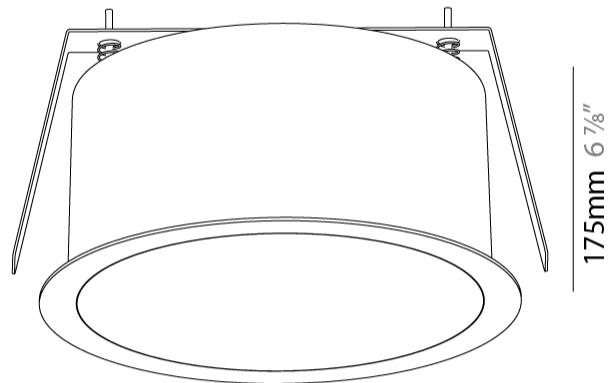

GENERAL

Series: Sign
Brand: Prolicht
Division: Architectural
Mounting Type: Recessed
Mounting Location: Ceiling
Subcategory: Ambient

PHYSICAL

Shape: Round
Diameter (mm): 313
Diameter (in): 12 5/16
Height (mm): 175
Height (in): 6 7/8
Ceiling Thickness (mm): 10 / 12.5 / 15 / 25 / 30
Ceiling Thickness (in): 3/8 or 1/2 or 9/16 or 1 or 1 3/16
Min. Recessing Depth (mm): 175
Min. Recessing Depth (in): 6 7/8
Light Distribution: Direct
Weight (kg): 3.229
Weight (lbs): 7.12
Diffuser: PMMA - Opal or Micro-Prism
Fixture Finish: SSR / BKV / CWI / CRY / HAB / LAG / UFT / ITA / RUA / RUR / MIC / FTG / MYG / TWT / LOD / PUS / FRO / FUP / KIA / POP / BLS / SPG / MEY / GOH / GUM / CHC / COM / ABZ / JAG / OBR / MOS / ROR
Fixture Material: Extruded Aluminum / Steel
Cut-out Measurements: 300mm / 11 13/16"

ELECTRICAL

Lamp Type: LED (Zhaga Standard)
Input Wattage (W): 16.5
Total Output Wattage (W): 12.75
Dimming: Tri-Mode (Non-Dimming and Phase Dimming (120Vac only) and 0-10V Dimming)
Driver Included: Yes
Driver Location: Integrated
Driver Type: Constant Current - Universal
Driver Class: Class 2
Input Voltage (V): 120 - 277
Constant Current (MA): 500

LED

Color Temperature (°K): 3000 / 4000
Max. Delivered Lumen (lm): 1230 / 1264 / 1290
CRI: >80 CRI
Lamp Life (hrs): 50000

OPTICAL

RATINGS AND CERTIFICATIONS

Certified By: Certified for North American Standards
IP rating: IP20

Ø 313mm 12 5/16"