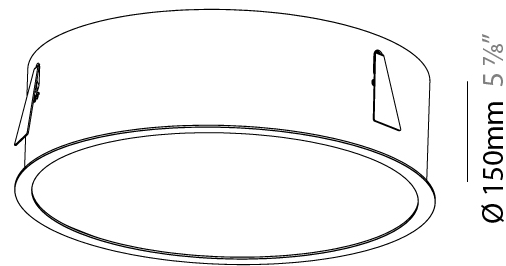

GENERAL

Series: Sign
Brand: Prolicht
Division: Architectural
Mounting Type: Recessed
Mounting Location: Ceiling
Subcategory: Ambient

PHYSICAL

Shape: Round
Diameter (mm): 492
Diameter (in): 19 3/8
Height (mm): 150
Height (in): 5 7/8
Ceiling Thickness (mm): 10 / 12.5 / 15 / 25
Ceiling Thickness (in): 3/8 or 1/2 or 9/16 or 1
Min. Recessing Depth (mm): 160
Min. Recessing Depth (in): 6 5/16
Light Distribution: Direct
Weight (kg): 4.983
Weight (lbs): 10.986
Diffuser: PMMA - Opal or Micro-Prism
Fixture Finish: SSR / BKV / CWI / CRY / HAB / LAG / UFT / ITA / RUA / RUR / MIC / FTG / MYG / TWT / LOD / PUS / FRO / FUP / KIA / POP / BLS / SPG / MEY / GOH / GUM / CHC / COM / ABZ / JAG / OBR / MOS / ROR
Fixture Material: Extruded Aluminum / Steel
Cut-out Measurements: 480mm / 18 7/8"

ELECTRICAL

Lamp Type: LED (Zhaga Standard)
Input Wattage (W): 35
Total Output Wattage (W): 30
Dimming: Tri-Mode (Non-Dimming and Phase Dimming (120Vac only) and 0-10V Dimming)
Driver Included: Yes
Driver Location: Integrated
Driver Type: Constant Current - Universal
Driver Class: Class 2
Input Voltage (V): 120 - 277
Constant Current (MA): 500

LED

Color Temperature (°K): 3000 / 4000
Max. Delivered Lumen (lm): 3090 / 3332 / 3400
CRI: >80 CRI
Efficiency (%): 0.72
Lamp Life (hrs): 50000

OPTICAL

RATINGS AND CERTIFICATIONS

Certified By: Certified for North American Standards
IP rating: IP20

Ø 492mm 19 3/8"

Ø 150mm 5 7/8"